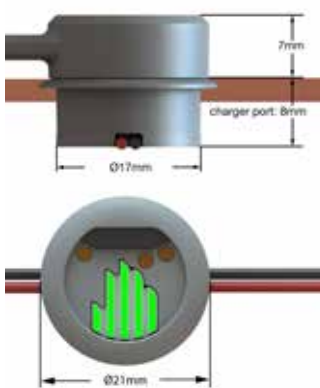

magnetic charger kit

off

low power

full power

i-limb® magnetic battery charger kit with LED battery display

- Simple to use on/off switch
- Low battery LED warning light
- Fail-safe feature - battery reserve prevents hand locking in closed position