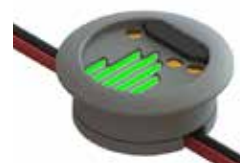

magnetic charger kit

off

low power

full power

i-limb® magnetic battery charger kit with LED battery display

- Simple to use on/off switch
- Low battery LED warning light
- Fail-safe feature - battery reserve prevents hand locking in closed position